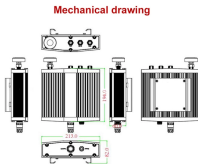

Equip your heavy-duty vehicles with top-tier Electrical Parts from Maxim Truck & Trailer. Explore our extensive collection today and ensure that your vehicle's electrical system is powered by the ...