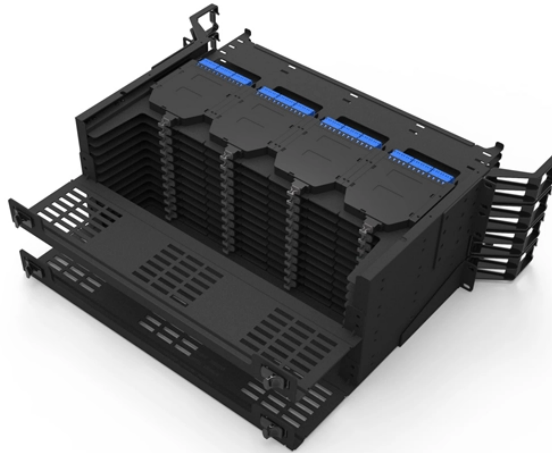

High-Precision Installation Solution for Data Center Racks in South Asia

Overview

Leading provider of panel building, metal fabrication, IT racks, and aisle containment solutions across Malaysia, China, Vietnam, and Singapore
Leading provider of panel building, metal fabrication, IT racks, and aisle containment solutions across Malaysia, China, Vietnam, and Singapore
Advanced Solutions for Data Centers & Industry
Leading provider of panel building, metal fabrication, IT racks, and aisle containment solutions across Malaysia, China, Vietnam, and Singapore
IPE Technologies is a subsidiary of IPE Automation Sdn Bhd, specializing in high-quality engineering. BROCENT golden badge FSS supports the design, coordination, installation, cabling and joint test for your local Digital signage, video conference system and SBC devices. Webex, Teams, Polycom, Gotomeeting, or any other tele-presence solution might be in your plan of local deployment. BROCENT takes. The HAC concept is achieved by enclosing both ends of the Hot aisle and are closed using Swing / Sliding Doors or Blinds for cold air containment and the Hot air returns to PAC through remaining area as shown in the Concept Drawing. As data centres expand in size and. With over 10 years of expertise, MiTAC excels in delivering fully customized rack integration services tailored to meet the unique demands of

diverse data center environments. From procurement to delivery, MiTAC provides a seamless and efficient process, creating complete, ready-to-deploy racks. SINGAPORE-- (BUSINESS WIRE)-- Datalec Precision Installations (DPI), a provider of world-class data centre design, supply, build, and managed services delivering seamless and integrated end-to-end solutions for data centre operators, today announced its strategic expansion into the Asia-Pacific.