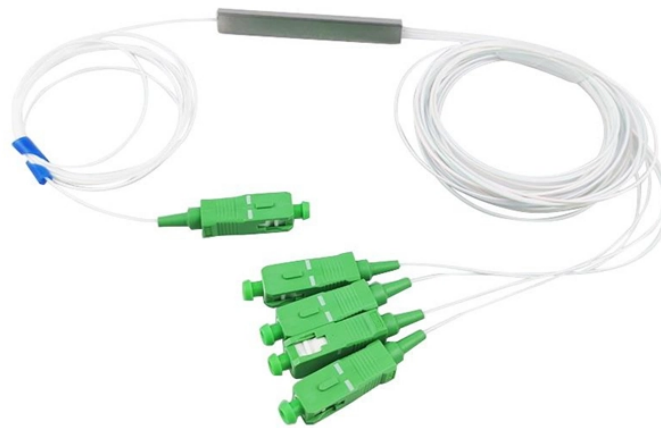

High-density modular data centers available for immediate shipment

High-density modular data centers available for immediate shipment

What Is a Prefabricated Modular Data Center? A prefabricated modular data center is a factory-built structure designed to house IT infrastructure in a fast, efficient, and scalable way. Unlike traditional ...

CenCore's modular data centers deliver secure, high-performance computing with rapid deployment, TEMPEST compliance, & modular expansion rapidly.

Schneider Electric Prefabricated Modular Pod Data Center is engineered for speed, scalability, and flexibility. It supports up to 40+ high-density racks per pod with hybrid liquid-air cooling.