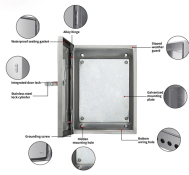

High-precision CIF price for Monaco s exported energy storage batt

Despite not being an EU member, Monaco follows EU customs rules, offering duty-free perks for many shipments. This guide breaks down CIF calculations, VAT rates, HS codes, and 2025 ...