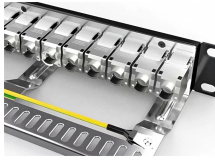

From heavy power cable pathways on oil drilling platforms to data center cabling, explore the cable tray that's strong yet easy to install. Fast installation with dependable support.

Professional cable tray manufacturer providing high-quality cable management systems for industrial, commercial, and infrastructure projects.

Choose from our selection of cable trays, including over 850 products in a wide range of styles and sizes. Same and Next Day Delivery.

Reliable steel cable tray supplier offering ladder type, perforated, and tray type cable trays. Cost-effective solutions for electrical cable management in industrial and commercial projects.

At Shielden, we provide ladder cable trays, perforated trays, wire mesh trays, solid bottom trays, and channel trays to meet various installation requirements. Whether you need a heavy-duty industrial ...