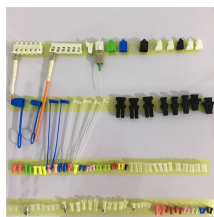

These non-corrosive wire mesh cable trays are made of high-quality steel to deliver high durability, versatility, and functionality. The silver steel wire cable tray is available in multiple cable capacities, ...