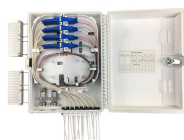

For this reason, we've delivered a data center-influenced standalone OLT architecture paired with non-blocking leaf-spine fabric and aggregation switching. A key characteristic of these leaf-spine ...