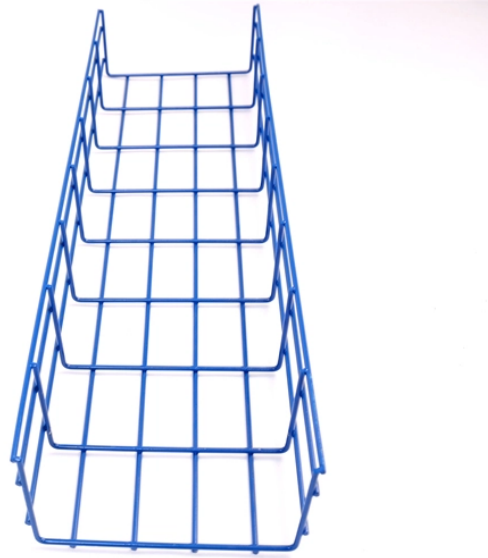

Home electrical distribution box cabinet

Home electrical distribution box cabinet

Home distribution boxes typically handle single-phase power supplies and contain 6 to 24 circuits. They include standard circuit breakers for lighting, outlets, and major appliances like water ...

Home / Distribution Box & Enclosure Distribution Box & Enclosure Power distribution box is designed to manage electrical power load and distribution. They are installed inside residential as well as ...

Low Profile Under Cabinet Outlet Box, Slim Under Cabinet Electrical Outlets, Easy to Install, Stainless Steel Material and Excellent Surface Powder Coating, Keep Tile Backsplash Tidy, Slim Fit Box

Looking for Electrical Boxes, Conduit, & Distribution products? Imperial Supplies has a large selection on hand, at incredible prices. Shop now to stock up and save.

Your electrical meter box, mounted onto your outdoor main breaker panel or inside a wall, collaborates with the load center to safely distribute the correct amount of electricity to every room and outlet in ...