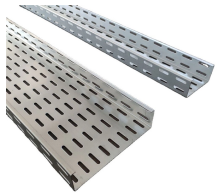

Low Profile Under Cabinet Outlet Box, Slim Under Cabinet Electrical Outlets, Easy to Install, Stainless Steel Material and Excellent Surface Powder Coating, Keep Tile Backsplash Tidy, Slim Fit Box