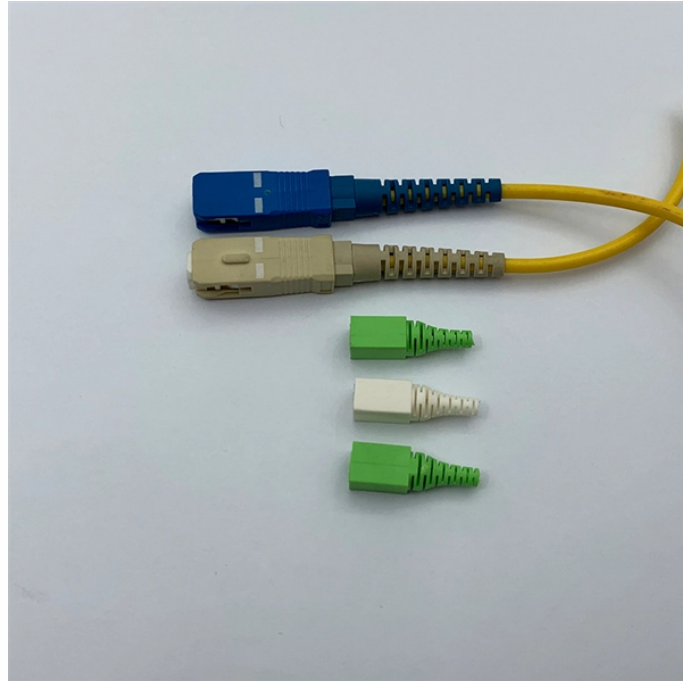

Home-use Mobile Fiber Optic Panel

Home-use Mobile Fiber Optic Panel

Get fast speeds, WiFi 7, 5G mobile & seamless connectivity with Spectrum's fiber-powered broadband internet network for homes and businesses.

Our MPO fiber optic adapter panel offers versatile connectivity for your data centers, providing easy installation, customizable configurations, and reliable fiber optic connections.

With multi-gigabit speeds and symmetrical bandwidth for both downloads and uploads, a fiber internet plan is the ideal setup for heavy-duty streaming, online gaming, video calling, ...