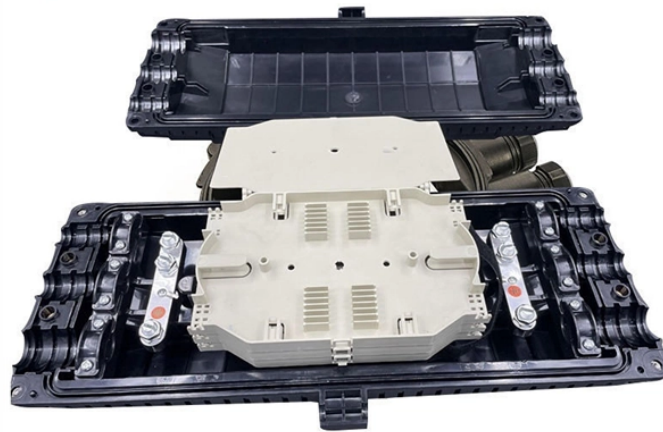

## Home-use electrical distribution boxes factory direct sales

Selhot Electric offers factory-direct IP65/IP67 waterproof distribution boxes. UV-resistant PC/ABS material, CE/TUV certified, custom knockouts available. Get a quote today.

Equipped with a multifunctional electricity meter, leakage circuit breaker, and a maximum rated current of 20A branch circuit breaker; **SAFE AND RELIABLE:** This power outlet box comes with 4 NEMA 5 ...

With a clear cover for easy monitoring, flame-resistant materials, and effortless wall mounting, this breaker box is perfect for solar systems, EV charging stations, and more.

Get the best deals on Power Distribution Box In Electrical Boxes & Enclosures when you shop the largest online selection at eBay . Free shipping on many items | Browse your favorite brands | ...

Shop for Electrical Boxes in Breakers, Distributors, and Load Centers. Buy products such as Hyper Tough PVC One-gang Box Receptacle Switch/Outlet Electrical Box TD35071Z, 4.25 in X 2.75 in X ...

Our consumer unit range features high-quality distribution boxes designed for safe, organized, and efficient circuit management in residential and commercial installations.