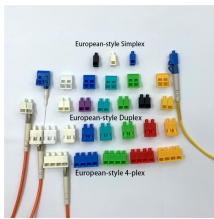

Equipped with a multifunctional electricity meter, leakage circuit breaker, and a ...