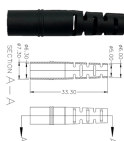

Shop for Electrical Boxes in Breakers, Distributors, and Load Centers. Buy products such as Hyper Tough PVC One-gang Box Receptacle Switch/Outlet Electrical Box TD35071Z, 4.25 in X 2.75 in X ...

Our consumer unit range features high-quality distribution boxes designed for safe, organized, and efficient circuit management in residential and commercial installations.