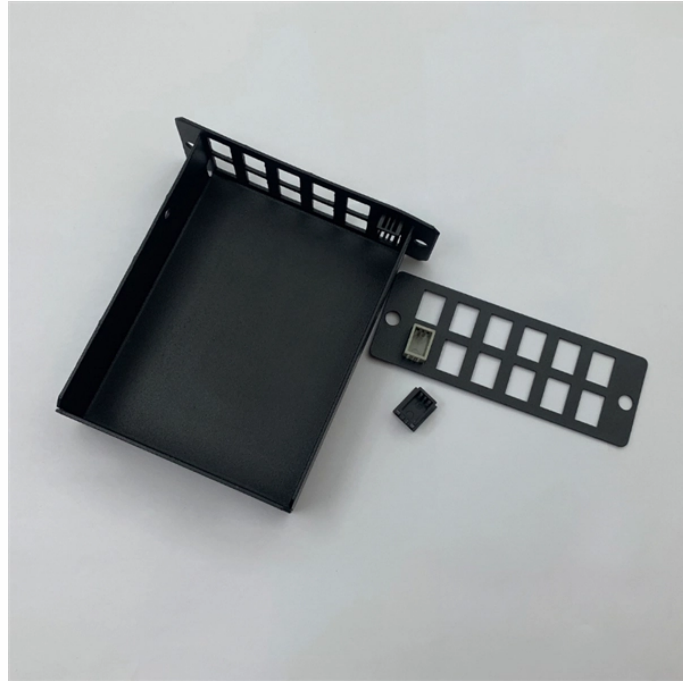

## Horizontal cable tray bend with rounded arc

The Ladder Tray features light, rugged, tubular steel construction. It is designed for mechanical support and strain relief in long runs of cable and creates a smooth gradual bend for cable. Rail and stringer ...

Cable Tray Fitting, 90° Junction Kit. Material: Carbon Steel. Finish: Electroplated Zinc. Includes: (1) Hardware for (1) Tee (2) 90° Bends.

HellermannTytonGÇÖs low voltage raceway (TSR) is a one piece, non-metallic, adhesive backed, latching raceway designed to aesthetically organize and route communications wires, including high ...

Perforated Arc Cable Trays are cable trays with an arc-shaped structure. Adaptable to curved cabling: They perfectly fit curved shapes in circular buildings, stadiums, theaters, and other locations, making ...

Fittings, cable trays, screw connection - Horizontal bends, screw connection.

A horizontal bend cable tray is a crucial component in electrical infrastructure systems, designed to support and organize cables along horizontal pathways. These trays are engineered to maintain ...