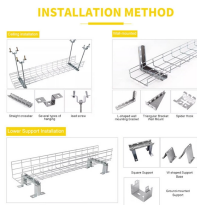

Cope aluminum cable tray bend fitting ensures fast, secure installation for power and control cables.