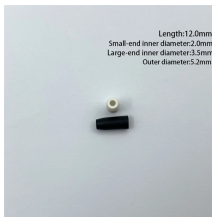

## Horizontal cable tray bend with rounded arc

## Horizontal cable tray bend with rounded arc

The Ladder Tray features light, rugged, tubular steel construction. It is designed for mechanical support and strain relief in long runs of cable and creates a smooth gradual bend for cable. Rail and stringer ...

This bend provides a 90° angle bend when connecting cable tray sections.

Authenticated: The product is verified as being authentic; however, this does not guarantee the condition or fit for purpose of the product. Note: If file (s) are missing from the .zip download then the file type is ...

Cable Tray Fitting, 90° Junction Kit. Material: Carbon Steel. Finish: Electroplated Zinc. Includes: (1) Hardware for (1) Tee (2) 90° Bends.

HellermannTytonGÇÖs low voltage raceway (TSR) is a one piece, non-metallic, adhesive backed, latching raceway designed to aesthetically organize and route communications wires, including high ...