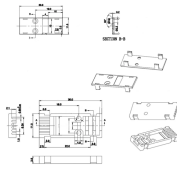

The 1U PDU can be mounted horizontally in any server rack 19" in depth or greater, to provide eight 120V 15A power ports/outlets, and features a rugged steel casing to ensure maximum durability.

Increasing rack power density both in the data center and at the network edge means that reliable power distribution is crucial. Our innovative power distribution units and rack PDUs not only maintain power, ...

Explore our reliable, space-efficient horizontal rack PDUs designed to improve performance for your server and network setup and streamline cable management in data centre.

PPC's Power Distribution Unit (PDU) is designed for usage in network and server cabinets. This model provides reliable power to the equipment mounted inside the cabinet. The horizontal/vertical PDU is ...