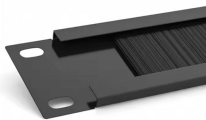

Horizontal tee at the bottom of the cable tray

Horizontal tee at the bottom of the cable tray

Rigid steel cable tray tee fitting with zero tangent, safety bottom, and full accessory support.

Connectors VERTICAL TEES ... HORIZONTAL TEES
Horizontal Tee / 90° Connector for Center Hung cable tray.

CABLE TRAYS Horizontal Tee Product Description
Horizontal Tees link three 10" straight channel sections or compatible transitional fittings, enabling the creation of a sleek and efficient horizontal ...

The aluminum I-beam design of ITray is perfect for industrial installations with large diameter cables in long span situations, minimizing total tray width and creating a smooth transition between straight ...

Center Clip Used to connect two sections of basket tray at any angle; also used to secure two halves of one tray section formed into a horizontal bend.

Eaton's B-Line series imperial cable tray system is designed to significantly reduce support costs in commercial, industrial, oil and gas cable management applications.