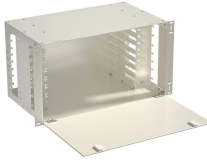

Household electrical distribution box adhesive

Household electrical distribution box adhesive

The regulations require a storage of the related documents within the distribution box. The document holders provided are suitable for housing A4 size papers. The holders can be fixed on the inner side ...

Cagogo Circuit Breaker Labels, Electrical Panel Stickers, 258-Piece Set for Organizing and Identifying Home Office Industrial Circuit Breaker Box, Easy to Read Color-Coded Adhesive Labels

D-type semicircular rubber strip for electrical cabinet distribution box EPDM foam waterproof solid self-adhesive sponge rubber sealing strip (Ready Stock, COD)

Electrical Panel Cover Extra Thin Switch Distribution Box Decorative, Breaker Panel Cover with Adhesive Strip : Amazon.ca: Tools & Home Improvement Hide, Decoration Protection : Breaker box ...

Discover breaker box labels in various sizes and formats. Select from numbered stickers, blank labels, and safety warning signs for complete panel organization.