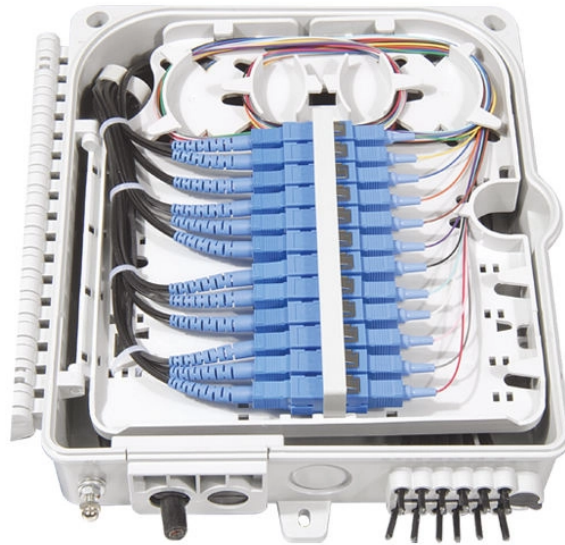

How many horsepower units are enough for a smart power distribution cabinet in an apartment

Overview

In this blog, we highlight some of the most important aspects that need to be considered when planning power supply units for building automation systems, and discuss the challenges that can arise. Calculate total output
Designing the right power supply units for 24V devices in a distribution cabinet is a task that requires both technical expertise and foresight planning. These PDUs are typically used in large data centers for both raised and non-raised floor applications, where they receive incoming power and distribute it to individual racks or groups. A power distribution unit (PDU) sends electricity to many devices. It helps keep power steady and works well for servers and machines.

How many horsepower units are enough for a smart power distribut

In data centers, larger PDUs are needed to power multiple server cabinets. Each server cabinet or row of cabinets may require multiple high-current circuits, possibly from different phases of incoming ...

Beyond the capabilities of a power strip, a rack PDU offers a range of intelligent features to help control the power distributed to IT devices. Rack PDUs are used in 120V, 200-240V and other environments ...

CyberPower Basic Power Distribution Units (PDUs) provide reliable unfiltered power distribution from a UPS system, generator, or utility source to multiple devices.

RackPower Intelligent Power Distribution Units address controlling power on Cabinets as well as Open Frame Racks and Wall-Mount enclosures. Design your power solution using a variety of ...