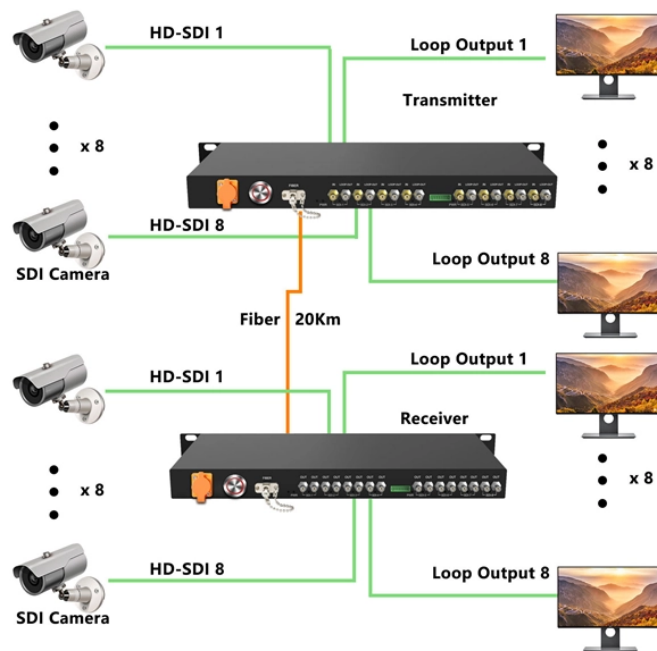

How many meters of fiber optic cable are deducted per day

Overview

This guide provides clear cost estimates, price ranges, and practical budgeting tips for running fiber optic cable in most U. Assumptions: residential or small commercial run, standard indoor/outdoor fiber, typical dirt/trench conditions, and licensed installation. How many miles can a standard fiber optic installation crew install per month Hey everyone, I'm doing a market research project for school into fiber optic cable. I know this question is dependent on multiple factors, but does anyone have a rough estimate of how many miles a standard crew can. Homeowners and businesses typically pay for fiber optic cable installation based on distance, conduit needs, and labor. Installing, operating and maintaining a fibre network is relatively new to the public sector and there is increasing demand for the sharing of knowledge and. Roadside Telecommunications (RS-TC) Fiber Optic Cable Installation Adjusted Capital Cost Scatter Plot The data used to produce this cost plot are sourced from the ITS Sample Unit Costs Database. These cost data are obtained directly from a variety of sources. Adding switches, high-end enclosures and other issues can also.