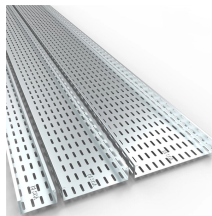

How much does Huijue trough-type cable tray cost

How much does Huijue trough-type cable tray cost

Discover top-rated trough type cable tray solutions for industrial and construction use. Compare materials, load capacity, and customization options. Click to find reliable suppliers and get ...

Choose from our selection of cable troughs, including raceway, wire duct, and more. Same and Next Day Delivery.

China Trough Cable Tray wholesale - Select 2025 high quality Trough Cable Tray products in best price from certified Chinese Fiber Optic manufacturers, China Distribution suppliers, wholesalers and ...

Quick Answer Basic cable tray systems cost \$3-15 per foot depending on type and material Installation labor adds \$5-8 per foot to total project costs Ladder trays typically cost 20-30% ...

Refers to the approximate width of a cable tray used for specifying. Selecting a specific width will show cable trays with that width, as well as cable tray accessories compatible with that width.

A trough cable tray is a type of cable management system designed to protect and support electrical, communication, or data cables in commercial, industrial, or data center installations.

There are a few types of cable trays including: solid-bottom trays, cable channel or trough trays, ventilated trays and ladder trays. There are a large number of cable tray fittings that are made ...