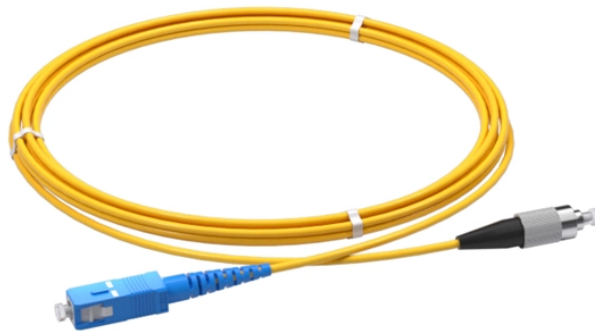

How much does a new explosion-proof distribution box cost

Overview

Currently, there is no standard price or specification for explosion-proof distribution boxes; hence, they are not typically sold at fixed prices. The hazardous factors vary in. ATEX · IECEx · UL — Request a quote in minutes. Downtime can also disrupt daily operations. These enclosures are critical in high-risk. GR Type Conduit Outlet Box, Explosion-Proof, Dust-Ignitionproof, Malleable Iron, Unilet, GRT Hub Type. 88" Opening, 18 Cubic Inches and (3) 3/4" Threaded Hubs.

Durable Hexlon Explosion Proof Distribution Boxes and Electrical Enclosures, IECEx and ATEX certified for Zone 1 and Zone 2.

Protect electrical systems in hazardous environments with the Merlin Gerin Explosion-Proof Distribution Box. Ideal for industries like petrochemical, mining, and chemical, it provides reliable safety and ...