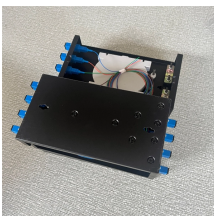

Taking into account both the steel tray cost and the additional installation-related expenses, the total installation cost per meter for steel cable trays can range from $20 to $60 per meter.