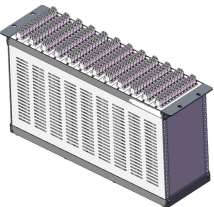

How much does a trough-type cable tray support arm cost in Guatemala

How much does a trough-type cable tray support arm cost in Guatemala

The design and cost of the cable tray is greatly affected by this designation. In order to determine the most appropriate and economical system, a class should be selected that reflects the actual total ...

Costs vary based on tray material (steel, aluminum, or fiberglass), size, design (ladder or solid bottom), and installation complexity. Additional elements like supports, connectors, and ...

Cable tray pricing depends on materials, coatings, size, supplier margins, and order quantity —plus hidden costs like shipping and installation. This guide breaks down everything buyers ...

Contact us today for your custom or standard sized support bracket needs. Supports should be located so that connectors (splice joints) between horizontal runs fall between the support point and quarter ...

WidthSquare D cable tray is available in 6 in (152mm), 12 in (305mm), 18 in (457mm), 24 in (610mm), 30 in (762mm) and 36 in (914mm) widths. Fill Depth, loading depth, or inside depth are all terms used to ...