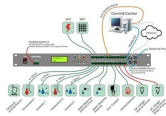

How much does an IDC micro-module data center cost in El Salvador

Overview

Installation of the small micro data center can cost around 400-500\$ per sq. foot to construct, this is apart from the cost of land as land will cost you as per the location you choose. We currently have 3 data centers listed, from 2 markets in El Salvador (Republic of El Salvador). Click on the headers to sort the markets by name or. A Micro Modular data center is a self-contained, pre-built IT solution that packs everything you need—servers, power backup, cooling, security, and monitoring—into a compact, plug-and-play unit. Think of it as a “data center in a box”: it's factory-assembled, tested, and ready to deploy in hours. This Data Center Pricing Calculator will help reduce the many factors that go into the decision of whether to build a data center in-house or use a colocation provider. Nestled in Central America with a rich cultural heritage and a growing economy, El Salvador presents a host of unique opportunities for businesses looking to expand their horizons. From its strategic. Subscribe our newsletter to receive the latest information in your inbox! © 2026 - Data Center Catalog.

How much does an IDC micro-module data center cost in El Salvador

Data Centers in El Salvador with map. List of available providers and facilities in El Salvador, including Colocation, Bare Metal Servers, and IaaS Data Centers.

The single-rack unit has a 6kVA UPS, with a fire protection system and an infrastructure monitoring system to watch over your most critical data. The high-quality manufacturing of the iDC mini ensures ...

Micro Data Center also called modular data center or mini data center sometimes, is a small data center that work, stores, and network, provide data to every other connected computer, and also perform ...