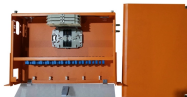

How much does it cost to sell fiber optic junction boxes

How much does it cost to sell fiber optic junction boxes

Discover a wide range of high-quality Fiber Optic Products, including termination ...

Discover a wide range of high-quality Fiber Optic Products, including termination boxes, splice enclosures, patch panels, and PLC splitters. Perfect for FTTH, telecom, and enterprise networks.

Explore FiberMania fiber optic termination boxes for FTTH and small networks. Durable enclosures with 4-48 ports, adapter compatibility, and easy install.

Fiber optic terminal box for sale, buy high quality fiber termination box with competitive and reasonable price in Fiberinthebox.