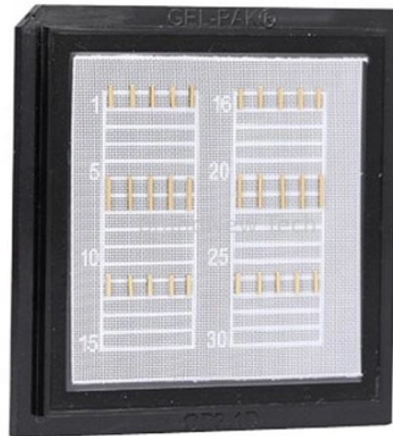

How to Choose the Upgraded Version of Corrugated Conduit

How to Choose the Upgraded Version of Corrugated Conduit

In this guide, we'll explore everything you need to know about corrugated conduit, from its fundamental characteristics and various applications to tips for selecting and installing the right type.

Learn what to look for in corrugated conduit, from material types to installation tips. Make an informed choice for your electrical or plumbing project.

Corrugated duct is available in 1", 1 1/4" and 1 1/2". The standard color is orange and is offered in a variety of other colors. Sequential marked footage is standard. Custom options, such as multiple ...