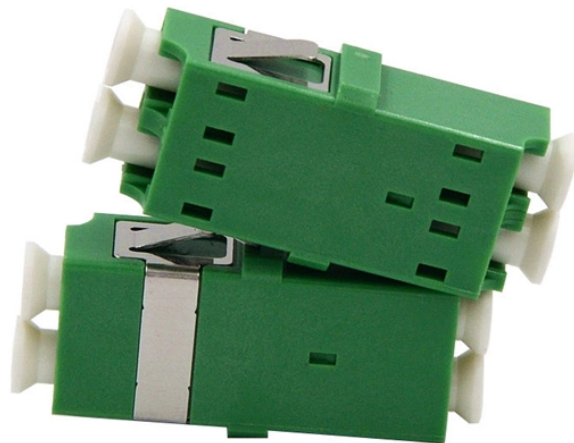

### Overview

Access reliable, comprehensive project data for 825,000+ commercial construction opportunities across North America. Start searching the commercial construction industry's most reliable and trusted. Interflex's advanced solutions, from solid bottom cable trays to flexible nylon conduits, are designed to meet the unique demands of this industry. Address: 1460 Washington Blvd., A-102, Concord, CA 94521 United States Locate Cable Trays suppliers, manufacturers & distributors in California. Interactive map of California provided. Cable tray, introduced in the mid 1940s, is a safe. Snake Tray can help you cut your cable tray freight expenses by up to 85%. LEARN MORE BOMs, Submittals, Drawings or Design Assistance?

Whatever you need to get the job done we are here to help you! When the Design Doesn't Fit, Snake Tray will Help You Design the Solution Let our state-of-the-art. MP Husky is one of the leading cable tray suppliers in the USA & Canada. MP Husky Aluminum Cable Bus is more economical than non-segregated phase bus duct.

## How to find cable tray construction sites online

Shop Aluminum Cable Tray and other Rooftops products. Straight Aluminum Ladder Tray, 45° Horizontal Bends and more.

Access reliable, comprehensive project data for 825,000+ commercial construction opportunities across North America. Stop missing projects in your area and find great bidding opportunities now.