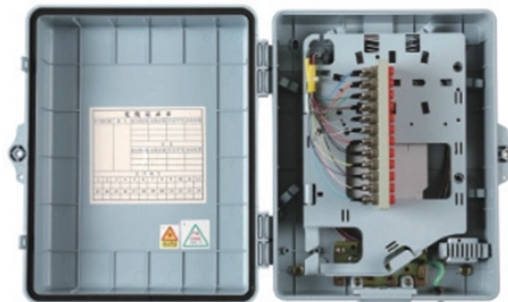

How to install automatic wiring in a distribution box

How to install automatic wiring in a distribution box

Before starting the installation, finding a proper place for putting the distribution box is crucial, because it largely decides the safety and convenience of maintenance. Let's see what factors ...

Box installation: Make sure that Distribution box has been correctly installed and fixed. Material preparation: Prepare the required circuit breakers, wires, wiring ties and other materials, and ...

Learn about the wiring process for a 3 phase distribution board (DB) box, including the necessary steps and safety precautions. Understand how to connect the incoming power supply, distribute it to ...

The document is intended to help electrical engineers and supervisors install distribution boards for electrical projects according to contract requirements and specifications.

Learn how to wire a distribution box step by step! This video shows real on-site footage of electrical installation, demonstrating safe and standardized wiring methods used by...