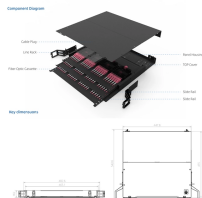

### Overview

Mesh cable trays provide superior airflow for high-density data centers. Adding fiber optic cables requires careful bend radius protection. Separate fiber, Ethernet, power, and control cables to prevent interference. There's a reason wire mesh basket trays are a top pick in cable management systems: flexibility. This is why proper planning and execution are. This process is fraught with challenges, including the necessity to maintain optimal airflow, safeguard sensitive fiber optic cables, and prevent overcrowding in cable trays.

Learn how to scale your data center by adding new fiber optic and Ethernet runs to existing mesh cable tray systems while preserving airflow, performance, and...

Learn everything about cable tray installation with our complete guide. Discover types, steps, and safety tips for efficient electrical cable management.