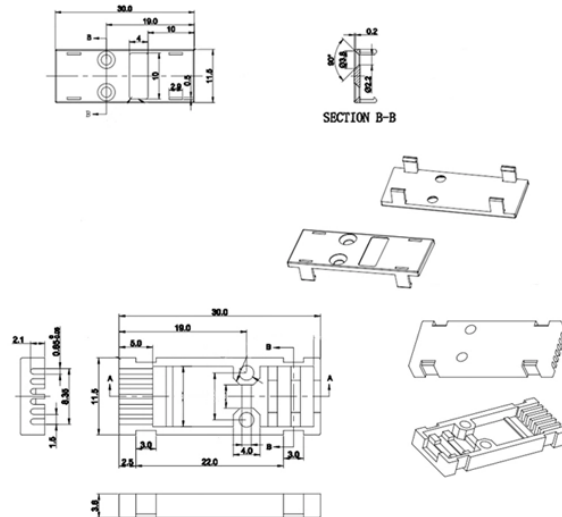

## How to neatly lay cables in cable trays

## How to neatly lay cables in cable trays

Step-by-step instrumentation cable tray installation guide with safety tips, standards, inspections, and downloadable Excel checklist.

Discover expert cable management tips to keep wiring neat, secure, and safe. Learn how trays, conduits, ties, and labels prevent hazards, improve airflow, and simplify maintenance.

Learn how to manage cables in cable trays effectively with our comprehensive guide for cable classification, protection, and installation to ensure electrical system safety and efficiency.

In this video i am going to show you how to install cables on a tray properly. i see many electricians lay cables on a wrong way. cables must lay side by side with a little bit space...

**Straightforward Pathways:** Cable trays should follow the shortest practical route between equipment, minimizing the need for unnecessary bends and junctions. Reducing cable length decreases material ...