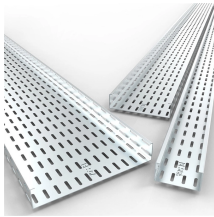

How Do I Test a Fiber Optic Cable? A Definitive Guide Testing a fiber optic cable ensures its integrity and performance; you can assess signal loss and cable health using tools like optical ...