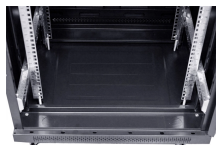

Support Documentation Switches Campus Switch S3700& S5700& S6700 Learn About Products Hardware Description