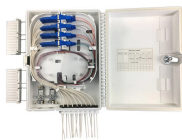

To connect a fiber, align the optical connector with the optical port and gently insert the optical fiber into the port. To remove a fiber, press the clip on the connector and pull the fiber out.