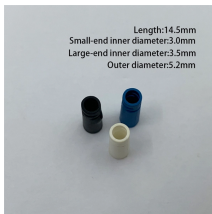

Using innovative energy-saving chips, the S7700 provides an industry-leading solution for a sustainable energy-saving network. The S7706 chassis provides 6 LPU slots, 2 SRU slots, 2 Centralized ...