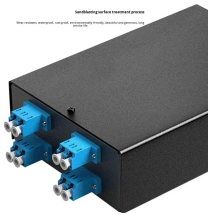

Huawei 7706 Fiber Optic Switch

Huawei 7706 Fiber Optic Switch

signed for next-gene enterprise networks. The S7700 design is based on Huawei''s intelligent multi-layer switching technology to provide intelligent service optimization methods, such as MPLS yer 2 to ...

S7700& S8700& S9700& S12700& S16700 Series S7706: Access product manuals, HedEx documents, product images and visio stencils.

The S7700 series switches (S7700 for short) are high-end smart routing switches designed for next-generation enterprise networks.

LoRawan outdoor base station

The S7700 series switches (S7700 for short) are high-end smart routing switches ...

The S7706 switches are high-end smart routing switches designed for next ...

The S7700 series is available in three models: S7703, S7706, and S7712. The switching capacity and port density of all four models is expandable. The S7700 is developed based on a new hardware ...