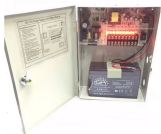

Specifications Basic Information Module name: OGSM01880 Part Number: 02310LJG Model: OGSM01880 Form factor: eSFP

Non-standard structure and size cause failures to install optical modules on adjacent optical interfaces. Structures or sizes of some non-Huawei-certified optical modules do not comply with the Multi ...