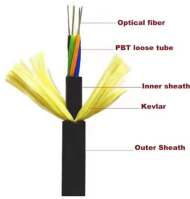

In short: The OLT (Optical Line Terminal) is the central control unit of a Passive Optical Network (PON). It converts data signals, manages bandwidth, and connects hundreds of users over ...

Utilizing EPON technology, this terminal is ideal for indoor use, providing reliable ...

Product Summary The ZTE F660 is a carrier-grade GPON Optical Network Terminal (ONT) engineered for high-density FTTH deployments. Delivering a non-blocking switching capacity of 1.2 Gbps and ...

Contact Us

For more information, pricing, or custom energy solutions, please contact us:

Website: <https://gdroofing.co.za>

Email: sales@gdroofing.co.za

Phone: +27 72 418 9365

Address: 22 Electron Avenue, Isando, Johannesburg, 1600, South Africa

This document is for informational purposes only. Specifications subject to change without notice.