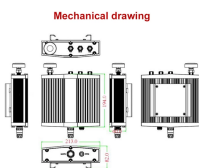

One of the strengths of Huawei OLTs is their multi-port capabilities. These OLTs can support multiple PON (Passive Optical Network) ports, allowing them to handle thousands of ...