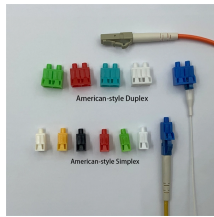

FTTR on-site Photoelectric Composite Cable is a hybrid cable of integrated optical ...

Contact Us

For more information, pricing, or custom energy solutions, please contact us:

Website: <https://gdroofing.co.za>

Email: sales@gdroofing.co.za

Phone: +27 72 418 9365

Address: 22 Electron Avenue, Isando, Johannesburg, 1600, South Africa

This document is for informational purposes only. Specifications subject to change without notice.