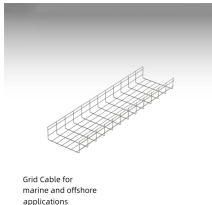

Huawei Fiber Optic Panel Splicing

Huawei Fiber Optic Panel Splicing

Optical Splice Closure for 24 Core Wall Mounting Fiber Distribution Box QF-KSW-24F QF-KSW-24B fiber optic distribution box, Within a set of reliable fiber optic cable, cable fixed device. Selection of ...

Established in 2007 and headquartered in the center of the science and technology city of China - Shenzhen, HSGQ focuses on the research and development, production, sales and service of optical ...

It's not just a splicing closure but also a critical termination point, connecting feeder cables with drop cables. This enclosure can integrate fiber ...