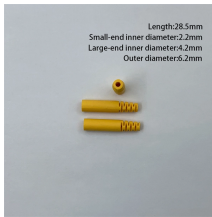

View and Download Huawei Extender easy manual online. Wi-Fi Extender. extender extender pdf manual download. Also for: Ws322.