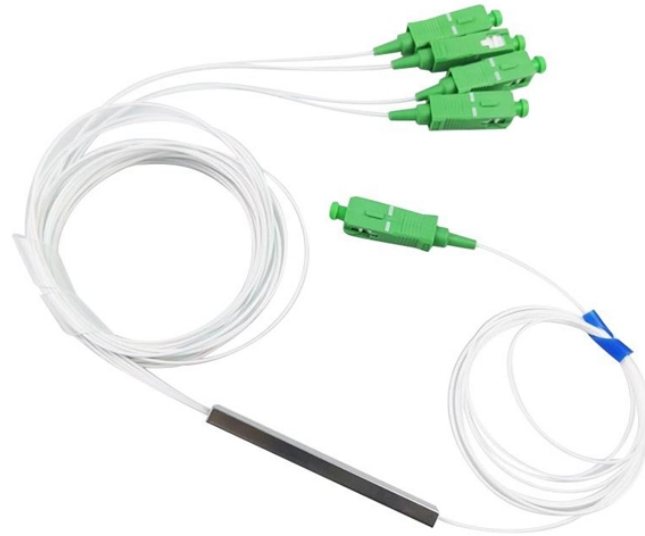

Huawei Fiber Optic Router Super

Huawei Fiber Optic Router Super

Looking for a high-speed Huawei fiber optical WiFi router? Discover Wi-Fi 6 support, seamless fiber network integration, and easy setup. Click to explore top-rated models with reliable ...

Length:14.5mm
Small-end inner diameter:2.0mm
Large-end inner diameter:3.5mm
Outer diameter:5.2mm

The huawei fiber optic wifi router build construction determines its environmental resistance and overall durability. Look for one that is shock-resistant, waterproof, and dustproof if likely to be in tough ...