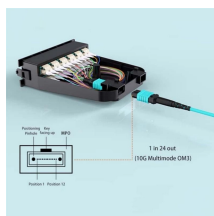

With multiple industry-leading intellectual properties and patents, Huawei provides more than a hundred switch models in more than 10 series, including access, aggregation, and core switching.