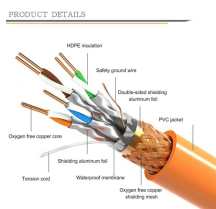

Select a product series of NCE to get manuals & documentation of Product Instruction, Installation/Upgrade, Configuration/Commissioning, Operation/Maintenance, Fault Management, ...