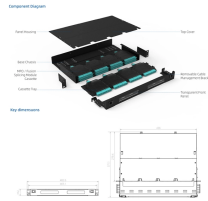

Huawei Router Fiber Optic Port

Explore HUAWEI's latest routers. Learn about HUAWEI WiFi Mesh Series, HUAWEI WiFi BE/AX Series, HUAWEI CPE Series, and HUAWEI Mobile WiFi Series.