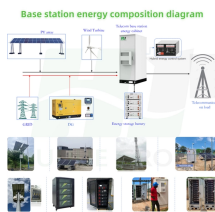

Huawei S7706 Core Switch Stacking

Huawei S7706 Core Switch Stacking

As we know, switch stacking deployment has some special requirement or limitation, this blog will share the software version and model requirement in detail on Huawei S Series Switches stack deployment.

The S7706 PoE chassis provides 6 LPU slots, 2 SRU slots, 2 Centralized Monitoring Unit (CMU) slots, and 8 power supply slots. Figure 4-36 shows the slot layout at the front of the S7706 PoE chassis, ...

S7700& S8700& S9700& S12700& S16700 Series
S7706: Access product manuals, HedEx documents, product images and visio stencils.

3 Power supplies supported by the S7700 ... 7706 and S7712 provide slots PWR1 to PWR4 for power modules. The S7706-PoE and S7712-PoE provide slots PWR1 to PWR4 for system PWR2 for power ...