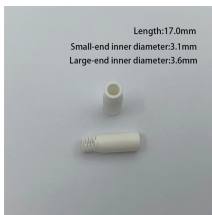

Moduletek Labs takes Huawei S series switches as an example to show you the specific configuration and performance of switch stacking: