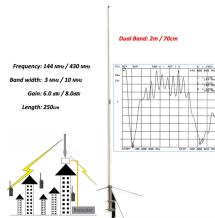

CloudEngine S5736-S Series Switches are standard multi-GE access switches for the Wi-Fi 6 era, featuring 24 downlink ports, four 10 GE SFP+ uplink ports, and one extended slot.