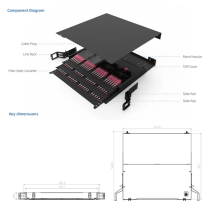

You do not have to choose either fiber patch panel SC or fiber optic patch panel ...