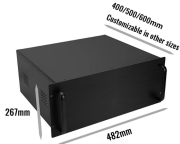

SFP28 transceiver that supports 25G connections up to 10 km using single-mode fiber with a duplex LC UPC connector.

The SFP28-25G-BX40-L27/33 is a single-channel, pluggable, fiber-optic SFP28 transceiver module for 25G Ethernet and InfiniBand EDR applications. It is a high performance module for short-range data ...