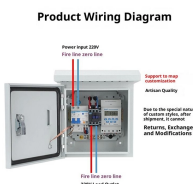

We will offer a wide selection of compatible SFP, SFP+, and QSFP modules with high quality and competitive pricing. Below is a list of compatible ...

The Cisco Catalyst 4507R Modular Enterprise Switch chassis support Power over Ethernet (PoE) and non-PoE enterprise wiring closets. They also support all ...