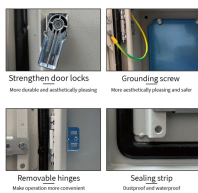

COMPONENTS INCLUDED IN THIS AUCTION: • (1) - CISCO CATALYST 48-PORT MANAGED SWITCH 4948-10GE GIGABIT ETHERNET W/RACKMOUNT • (2) - ...