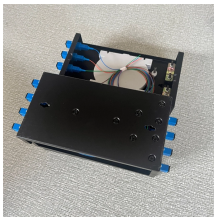

Huijue Access Switch 24 Ports

Huijue Access Switch 24 Ports

Full-gigabit access switch for large-sized enterprise and campus LANs, with 4 x 1GE/10GE SFP+ uplink ports for high-speed data transmission 24 x 10/100/1000BASE-T ports, PoE+ supported, providing ...

A 24 port PoE switch switch is designed to eliminate network bottlenecks and deliver high-speed connectivity for business environments. With a high switching capacity, such as 128 Gbps, and a ...

Full-gigabit access switch for large-sized enterprise and campus LANs, with 4 x 1GE/10GE SFP+ uplink ports for high-speed data transmission, 24 x 10/100/1000BASE-T ports, PoE/PoE+ supported, ...

Incoming traffic can be policed, allowing you to control network access and traffic flow. Other features of the Cisco SRW224P allow you to expand and grow your network of switches. Link ...

The switch adopts stepless speed control fans and advanced heat dissipation architecture, with a working noise less than 35 dB. The fanless model is also available, which is as quiet and unobtrusive ...

The Ubiquiti USW-24 UniFi 24-Port Gigabit Ethernet Switch is a Layer 2 configurable switch featuring 24 Gigabit Ethernet ports and 2 SFP ports, providing a 1Gbps fiber uplink option for your network.

Unleash the potential of Wi-Fi 6. CloudEngine S5736-S Series Switches are standard multi-GE access switches for the Wi-Fi 6 era, featuring 24 downlink ports, four 10 GE SFP+ uplink ports, and one ...