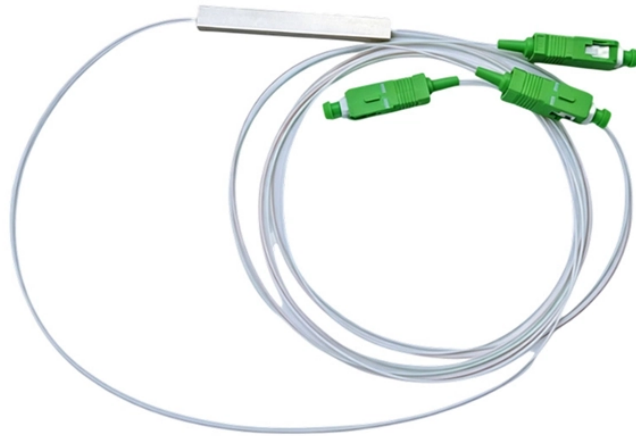

Huijue Access Switch 24 Ports

Huijue Access Switch 24 Ports

Full-gigabit access switch for large-sized enterprise and campus LANs, with 4 x 1GE/10GE SFP+ uplink ports for high-speed data transmission 24 x 10/100/1000BASE-T ports, PoE+ supported, providing ...

A 24 port PoE switch switch is designed to eliminate network bottlenecks and deliver high-speed connectivity for business environments. With a high switching capacity, such as 128 Gbps, and a ...

Full-gigabit access switch for large-sized enterprise and campus LANs, with 4 x 1GE/10GE SFP+ uplink ports for high-speed data transmission, 24 x 10/100/1000BASE-T ports, PoE/PoE+ supported, ...

Incoming traffic can be policed, allowing you to control network access and traffic flow. Other features of the Cisco SRW224P allow you to expand and grow your network of switches. Link ...

The switch adopts stepless speed control fans and advanced heat dissipation architecture, with a working noise less than 35 dB. The fanless model is also available, which is as quiet and unobtrusive ...

The Ubiquiti USW-24 UniFi 24-Port Gigabit Ethernet Switch is a Layer 2 configurable switch featuring 24 Gigabit Ethernet ports and 2 SFP ports, providing a 1Gbps fiber uplink option for your network.

Unleash the potential of Wi-Fi 6. CloudEngine S5736-S Series Switches are standard multi-GE access switches for the Wi-Fi 6 era, featuring 24 downlink ports, four 10 GE SFP+ uplink ports, and one ...