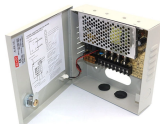

If your current trays can't handle Cat8's 2000MHz bandwidth or 40kW/m² thermal loads, it's time. Remember that one properly installed cable management tray prevents 80% of pathway congestion ...