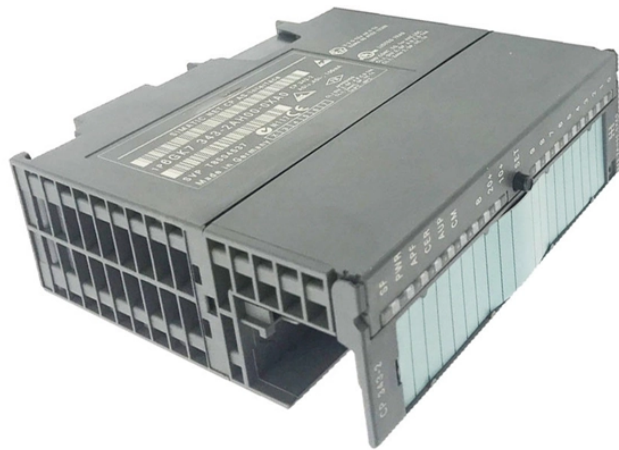

Huijue PoE Switch Long-Distance Fiber Optic Solution

Huijue PoE Switch Long-Distance Fiber Optic Solution

- Hybrid cables have high bandwidth for data transmission and long life. One-time deployment saves you ten years of worries.

The FiberPoE is a low-cost solution for outdoor deployments that require long-distance runs to reach the PoE device. Deployments with the FiberPoE also provide significant EMI and ESD protection over ...

Omnitron PoE Fiber Switches, PoE Media Converters, and PoE Extenders provide network distance extension to PoE, PoE+ and High-Power PoE network devices. Omnitron PoE products are made in ...

The powered fiber cabling solution combines high-performance, low-latency fiber-optic data connectivity with a copper low-voltage dc power connection. This enables the connection of any number of ...