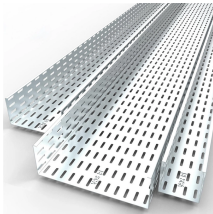

Overview 10GBase, BIDI Optical Transceiver, SFP+, 10G, Single-mode Module (TX1270nm/RX1330nm, 10km, LC)

Huawei OSX010000 SFP+ 10G transceiver for single-mode fiber, 1310nm ...

And the Huawei SFP-10G-BXU1 10GBase, BIDI Optical Transceiver, SFP+, 10G, Single-mode Module (TX1270nm/RX1330nm, 10km, LC) is factory new with original packaging. Buy it now and enjoy risk ...

Huawei SFP-10G-LR Overview The Huawei Optical Transceiver SFP-10G-LR is a ...

High quality 02318170 OSX010000 Optical Module - SFP+-10G-Single Mode Module (1310nm, 10km, LC) from China, China's leading Huawei Optical Transceiver product, with strict quality control ...

Huawei SFP-GE-LX-SM1310 1GE 1310nm 10km single-mode SFP module for Huawei switches and routers. Check real-time price, stock and lead time. Global Shipping & Tech Support.

If the SFP-10G-ER-1310 is connected to a 10Gbase-ER standard optical module (1550nm, 10GE, 40km), the maximum transmission distance is only 20km due to different specifications such as wavelength ...