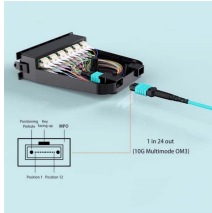

We're well-known as one of the leading trough-type cable tray manufacturers and suppliers in China, featured by quality products and good service. Please rest assured to buy high-grade trough-type ...

Have you ever wondered how these uniform trough-type cable trays are manufactured efficiently and precisely? This video takes you through our highly automated cable tray machine...